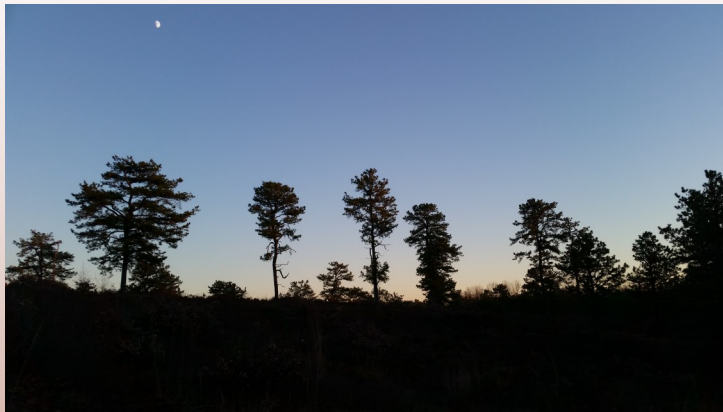

Nighttime Scratch Art

Use the stylus to scratch into the scratch art paper. Be careful as you work and ask an adult for help.

The Albany Pine Bush at Night

Create a nighttime Pine Bush scene. What do you think the sand dunes and pitch pine trees look like at nighttime? What animals do you think are out at night?

Here are some ideas of things to include in your nighttime picture:

constellations

(use the star map in your kit as a guide)

bats

moon

planets

coyotes

moths