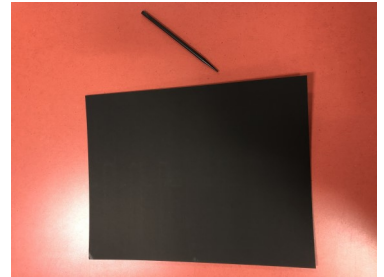

Nighttime Scratch Art

Use the stylus to scratch into the scratch art paper. Be careful as you work and ask an adult for help.

The Albany Pine Bush at Night

Create a nighttime Pine Bush scene. What do you think the sand dunes and pitch pine trees look like at nighttime? What animals do you think are out at night?

Here are some ideas of things to include in your nighttime picture:

constellations

(use the star map in your kit as a guide)

bats

moon

planets

coyotes

moths